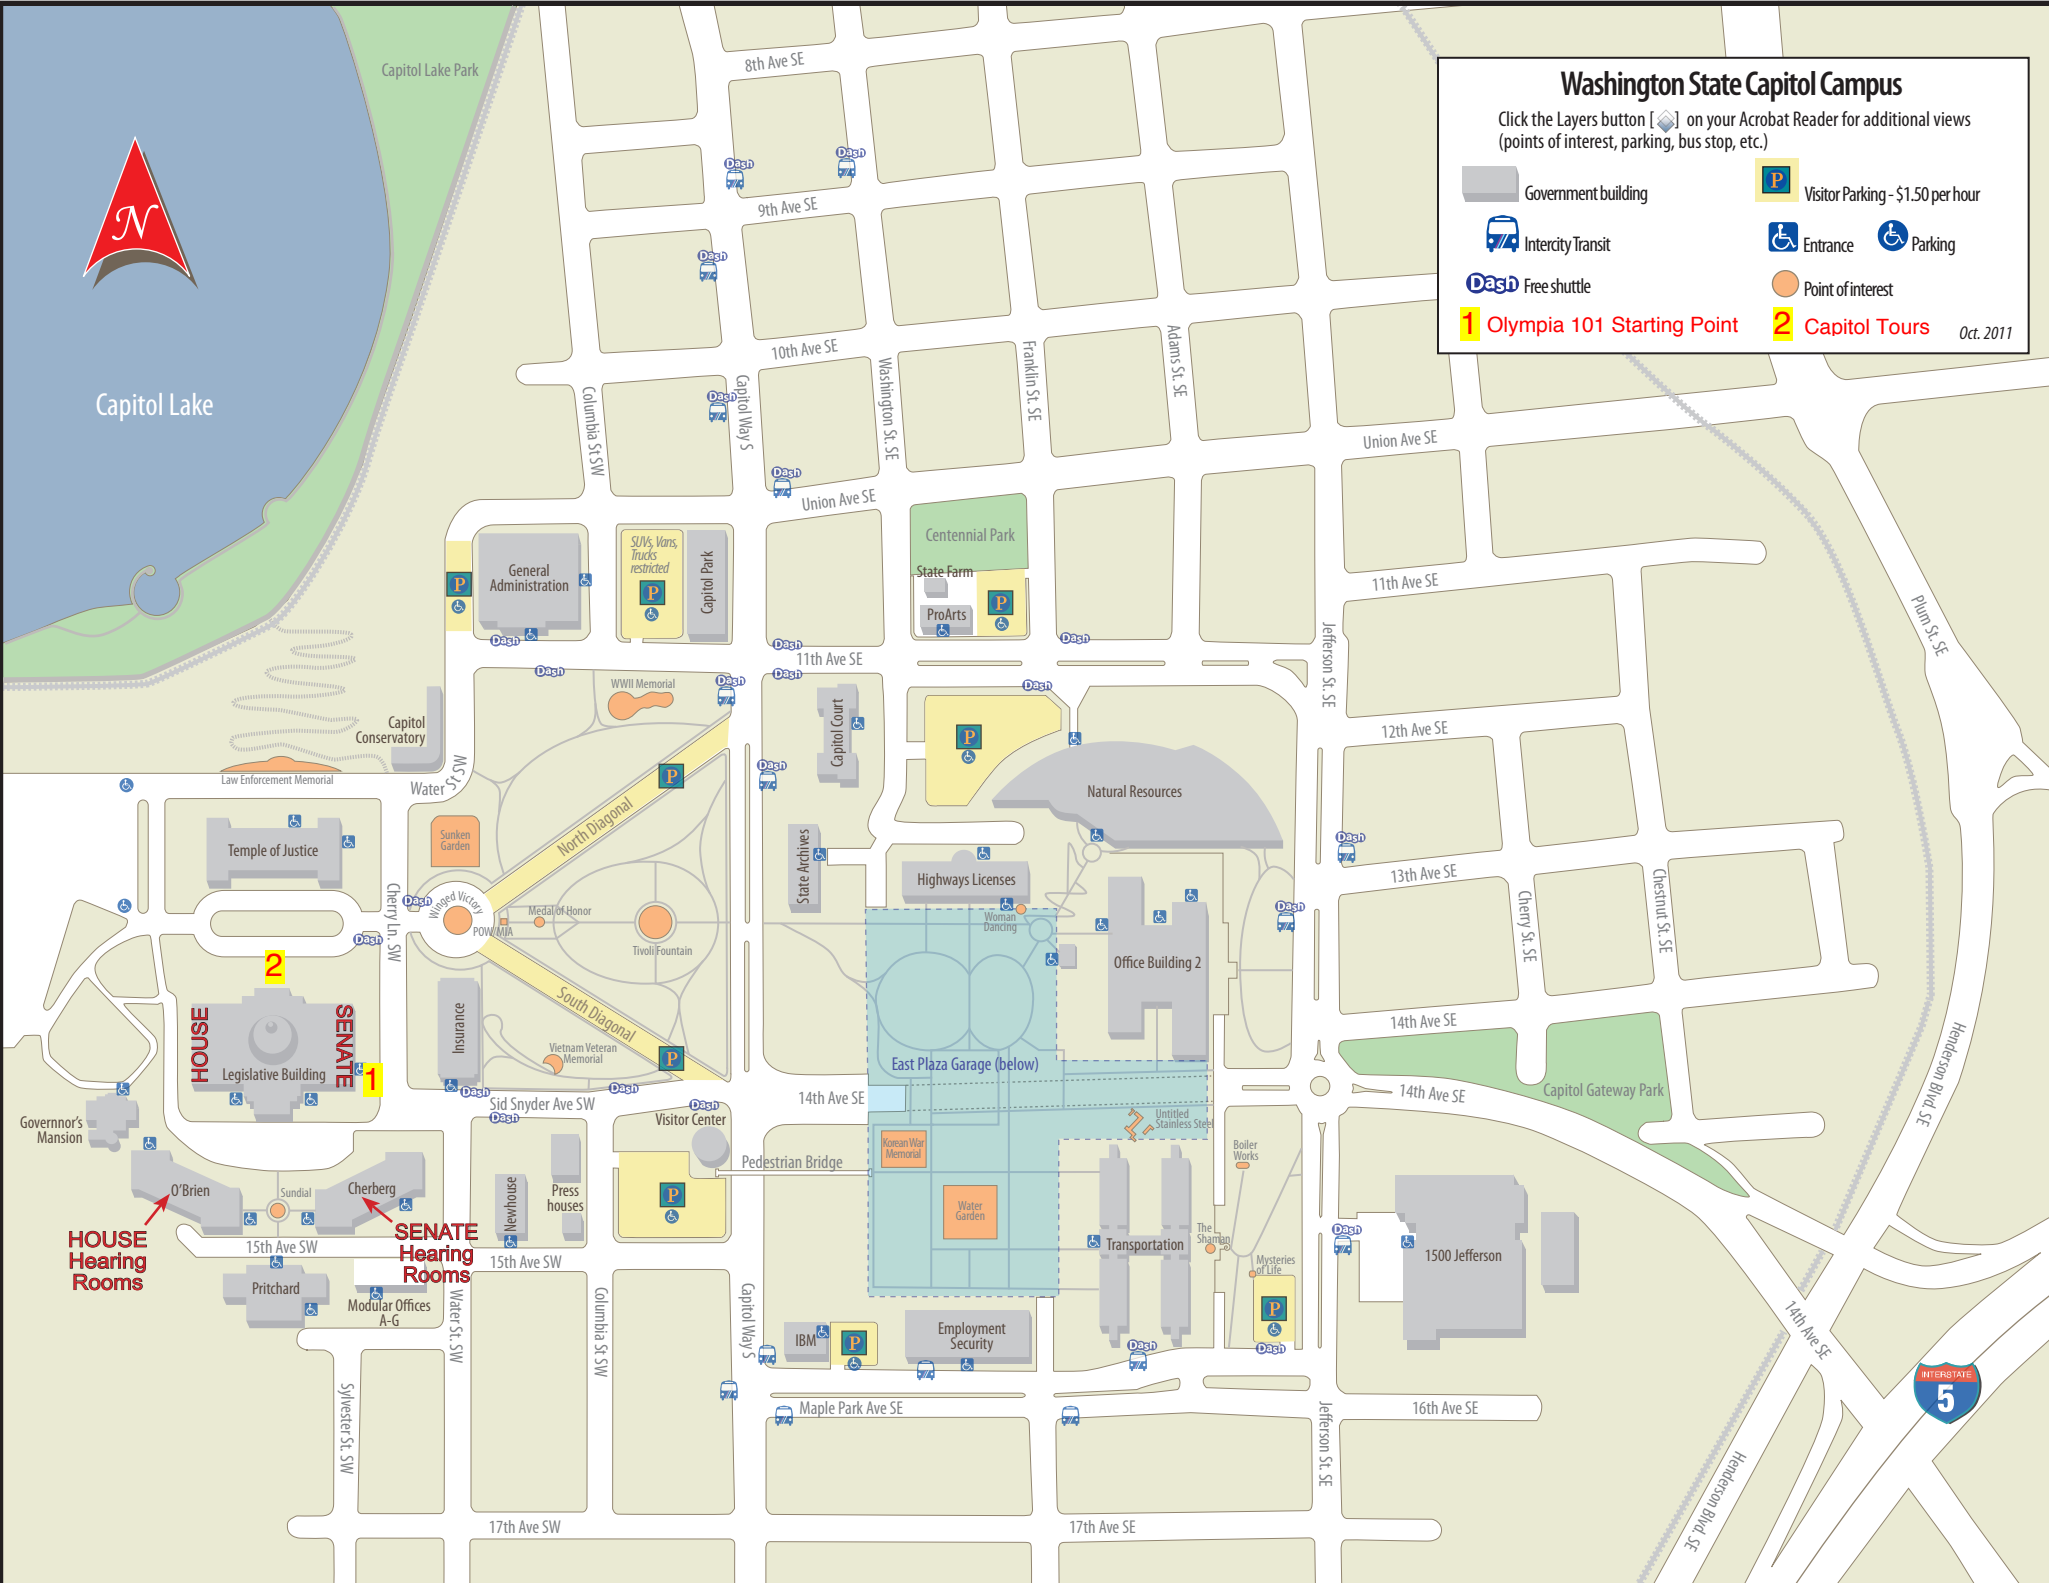

Capitol Lake

Capitol Lake Park

Washington State Capitol Campus

Click the Layers button [] on your Acrobat Reader for additional views (points of interest, parking, bus stop, etc.)

-  Government building
-  Intercity Transit
-  Free shuttle
-  Visitor Parking - \$1.50 per hour
-  Entrance
-  Parking
-  Point of interest
- 1** Olympia 101 Starting Point
- 2** Capitol Tours

Oct. 2011

HOUSE Hearing Rooms

SENATE Hearing Rooms

HOUSE SENATE

Legislative Building

1

2

Legislative Building